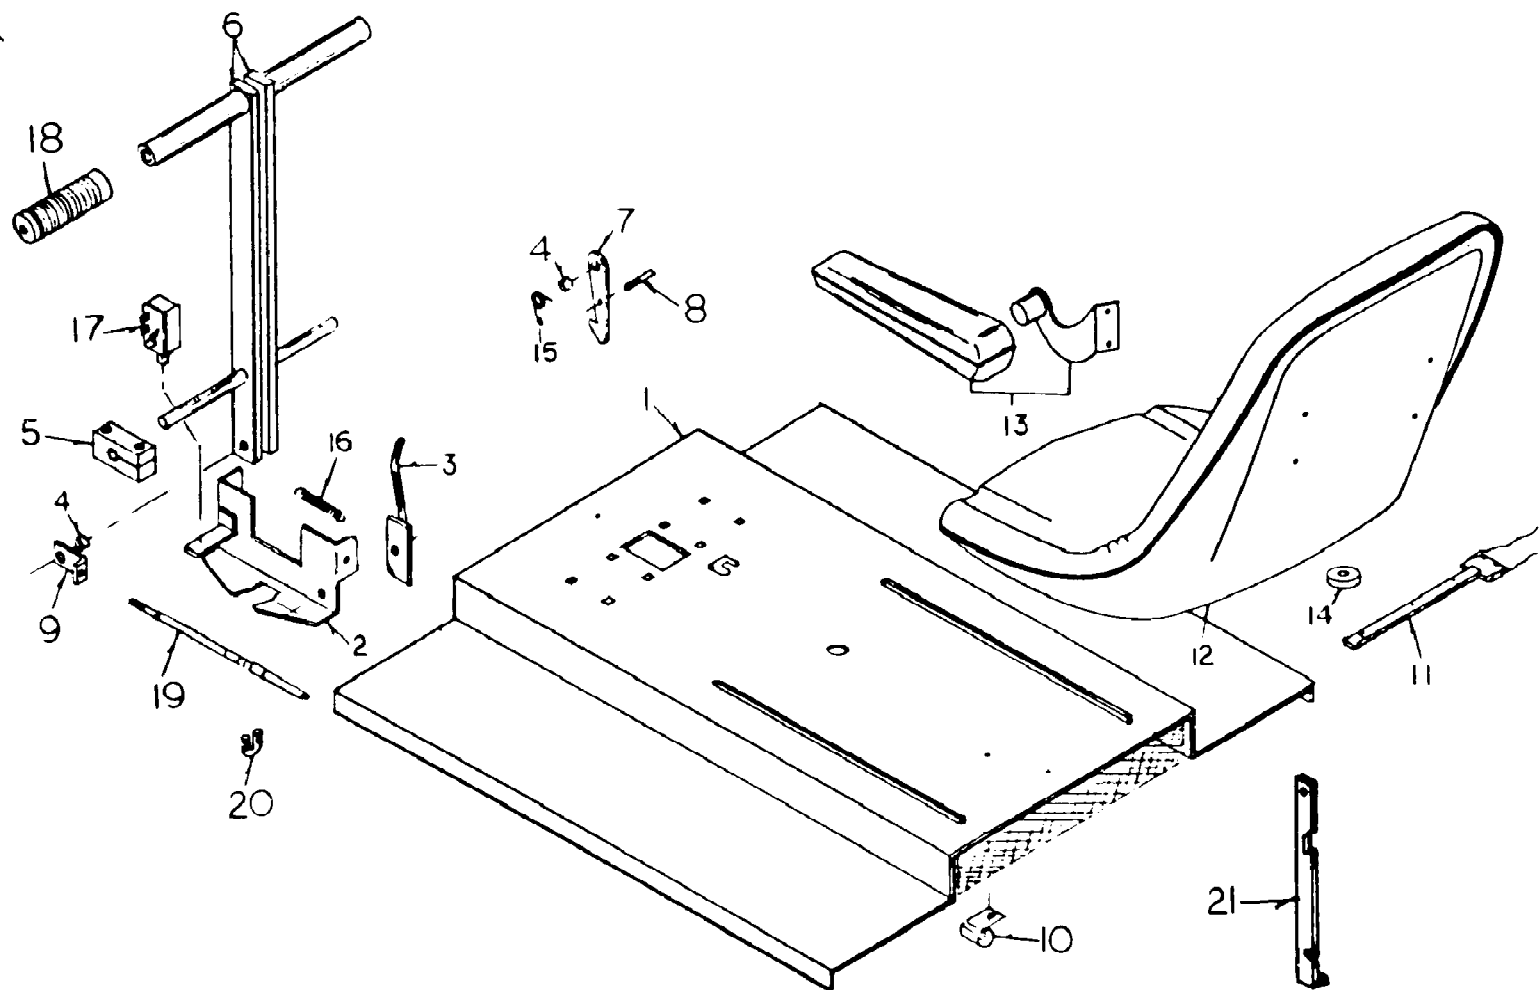

130-002-190 FR-12 (1990)
Seat Lid Assembly

Page 19 of 27

130-002-190 FR-12 (1990)
Seat Lid Assembly

Page 20 of 27

Ref #	Part Number	Qty	S/P/F	Description
1	WD-201-0004	1		Seat Lid
2	WD-201-0010	1		Lever Lock
3	WD-200-0012	1		Latch, Lever Lock
4	WD-200-0014	5	S	Bushing
5	WD-200-0010	4		Bearing Block
6	WD-200-0009	2		Steering Lever
7	WD-201-0015	1		Seat Lid Latch
8	WD-201-0014	1		Seat Lid Latch Bolt
9	WD-200-0013	4	S	Steering Cable End (12 & 1800)
	WD-140-0023	4		Steering Cable End (2000)
10	WD-201-0018	1		Seat Lid Harness Retainer
11	WD-900-2001	1		Seat Switch
12	WD-900-5597	1		Seat
13		1		Arm Rest Kit (Optional)
14	WD-900-5523	4		Seat Spacer
15	WD-900-5700	1		Seat Lid Latch Spring
16	WD-900-5501	1		Lever Lock Spring
17	WD-900-2029	1	S	Safety Switch
18	WD-900-5500	2	S	Handle Grip
19	WD-900-5502	2	S	Steering Cable (12 & 1800)
	WD-900-5717	2		Steering Cable (2000)
20	WD-900-5503	1	S	Steering Cable Clamp (12 & 1800)
	WD-900-5625	4		Steering Cable Clamp (2000)
21	WD-200-0008	1		Lid Prop