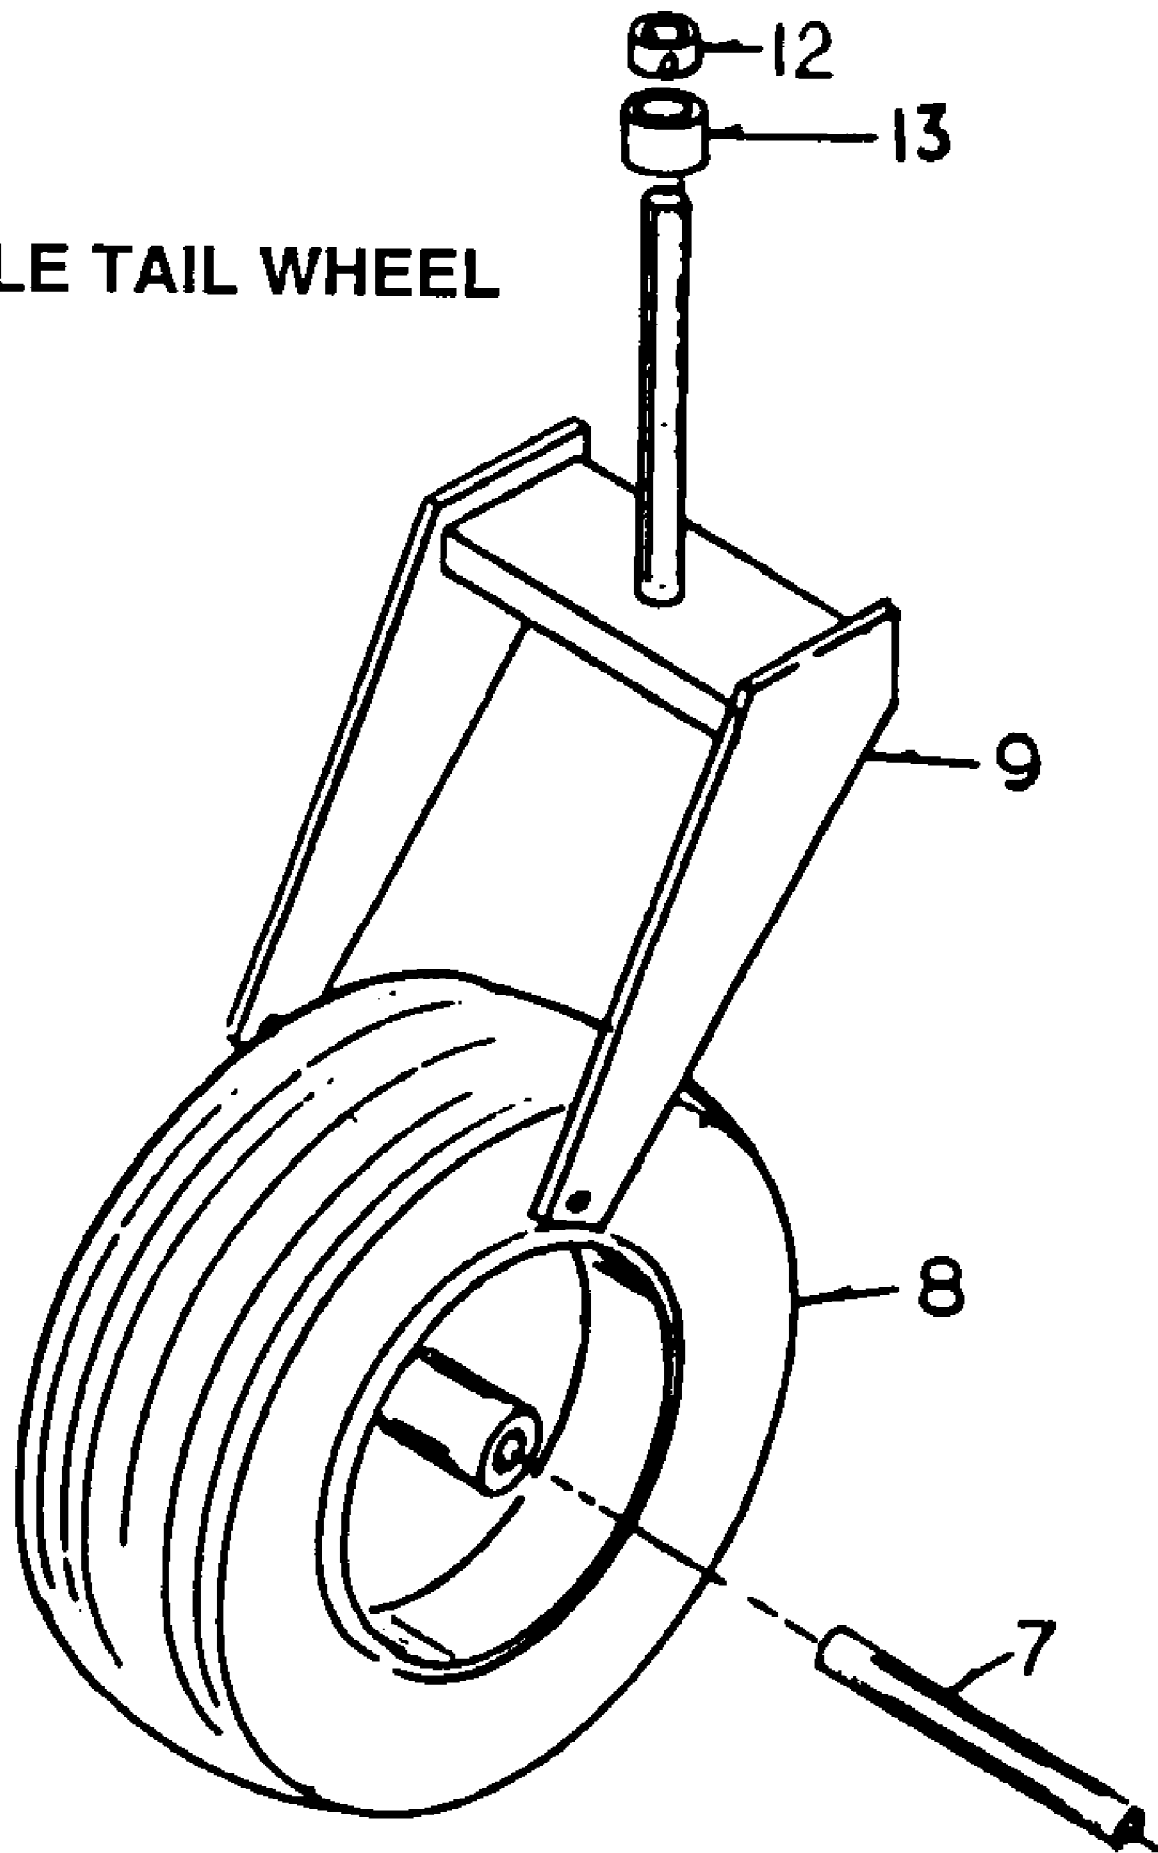

SINGLE TAIL WHEEL

130-002-190 FR-12 (1990)
Single Tail Wheel Assembly

Page 22 of 27

Ref #	Part Number	Qty	S/P/F	Description
7	WD-200-0017A	1		Axle
8	WD-900-4014	1		Tail Wheel Assembly
	WD-900-3505	1	S	Bearing, Wheel Assembly
	WD-900-4018	1		Tire, 15 x 6.00-6
	WD-900-4019	1	S	Rim , 6" x 4.5
9	WD-210-0001	1		Tail Wheel Fork
12	WD-900-5510	1		Set Collar, 1"
13	WD-213-0003	1		Spacer, Tail Wheel Fork