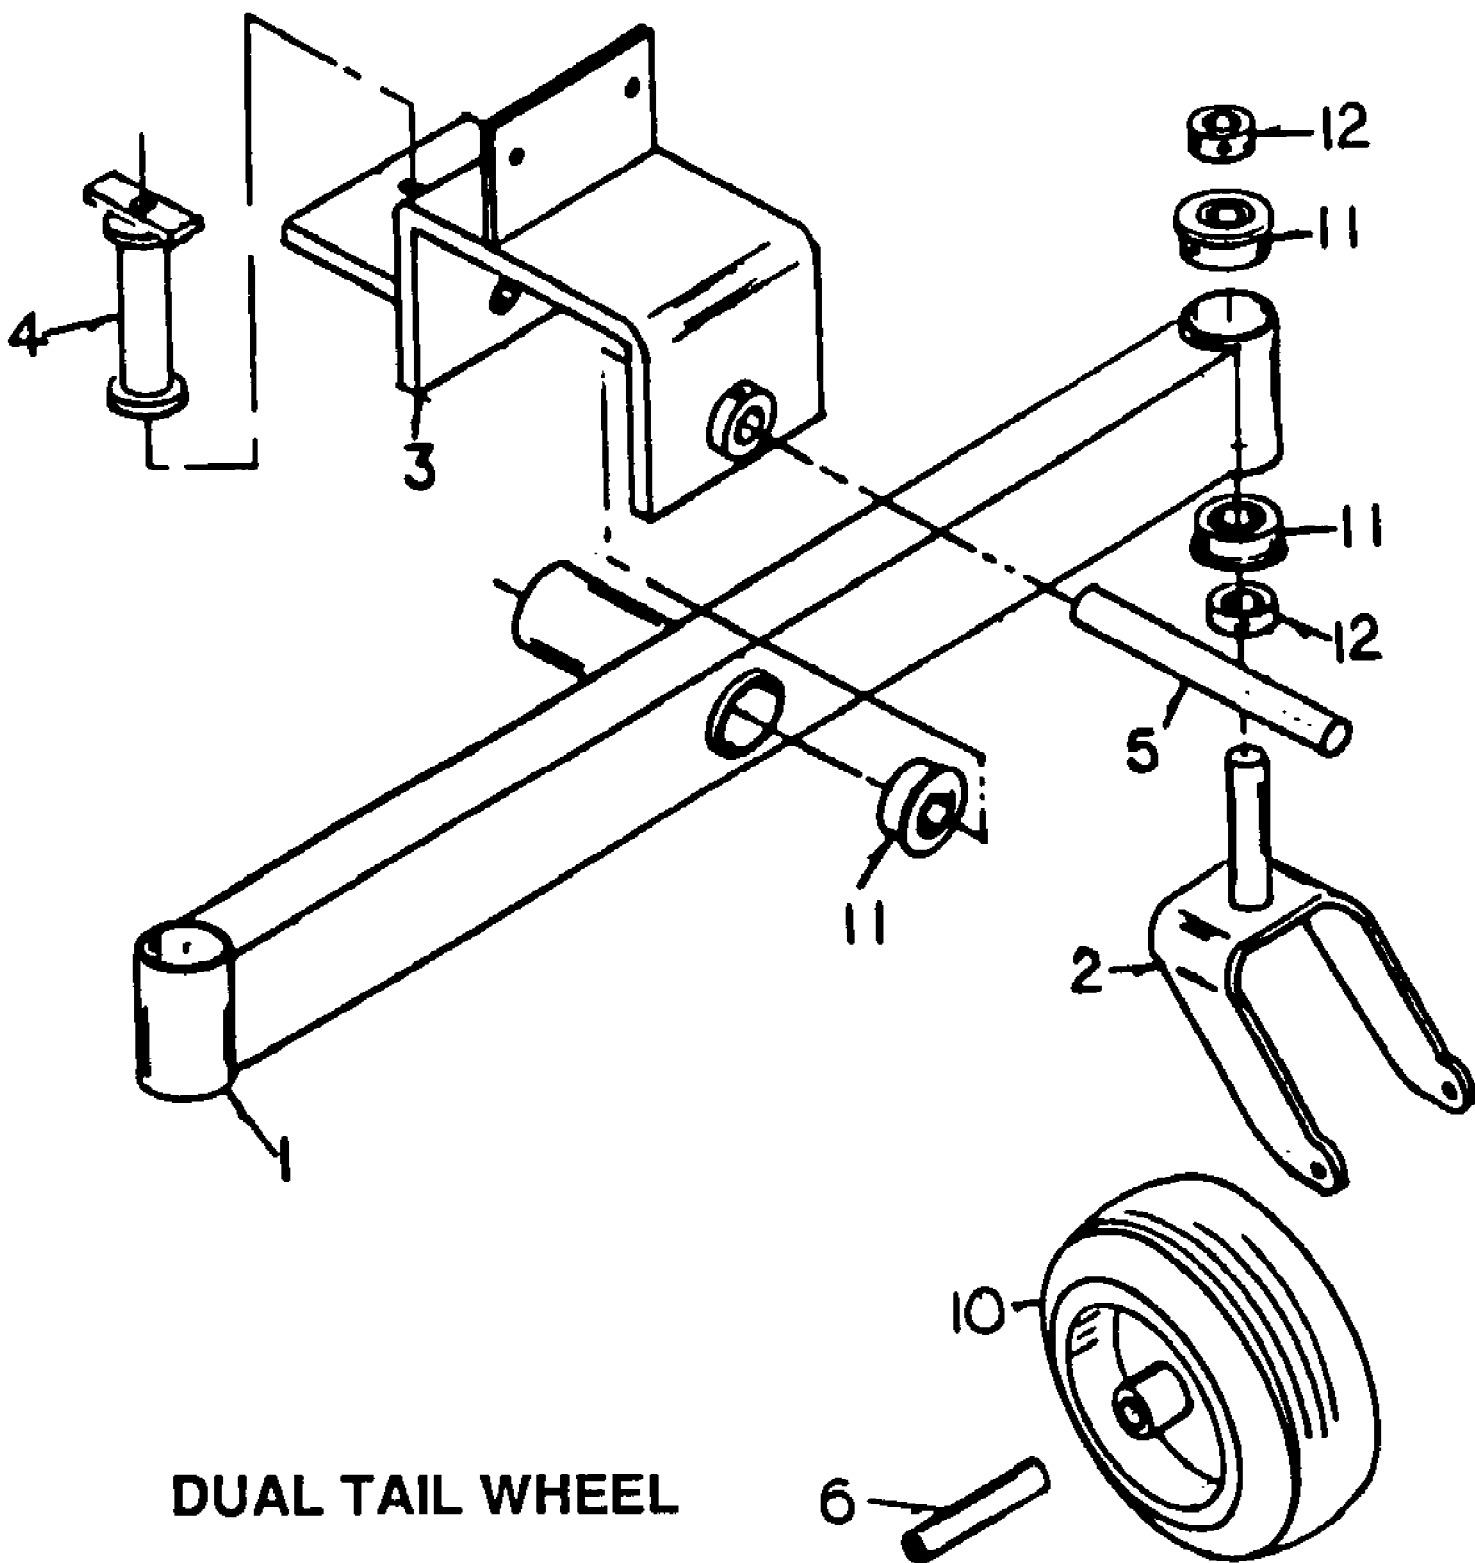

DUAL TAIL WHEEL

130-002-190 FR-12 (1990)
Dual Tail Wheel Assembly

Page 18 of 27

Ref #	Part Number	Qty	S/P/F	Description
1	WD-230-0004	1		Dual Tail Wheel Axle
2	WD-230-0007	1		Dual Tail Wheel Fork
3	WD-230-0005	1		Dual Tail Wheel Mount
4	WD-230-0006	1		Dual Tail Wheel Tube Block
5	WD-230-0008	1		Pivot Axle
6	WD-200-0017	1	S	Tail Wheel Axle
10	WD-900-4022	1	S	Tail Wheel Assembly
	WD-900-3505	1	S	Bearing, Wheel Assembly
11	WD-900-3501	1	S	Bearing, 1"
12	WD-900-5510	1		Set Collar, 1"