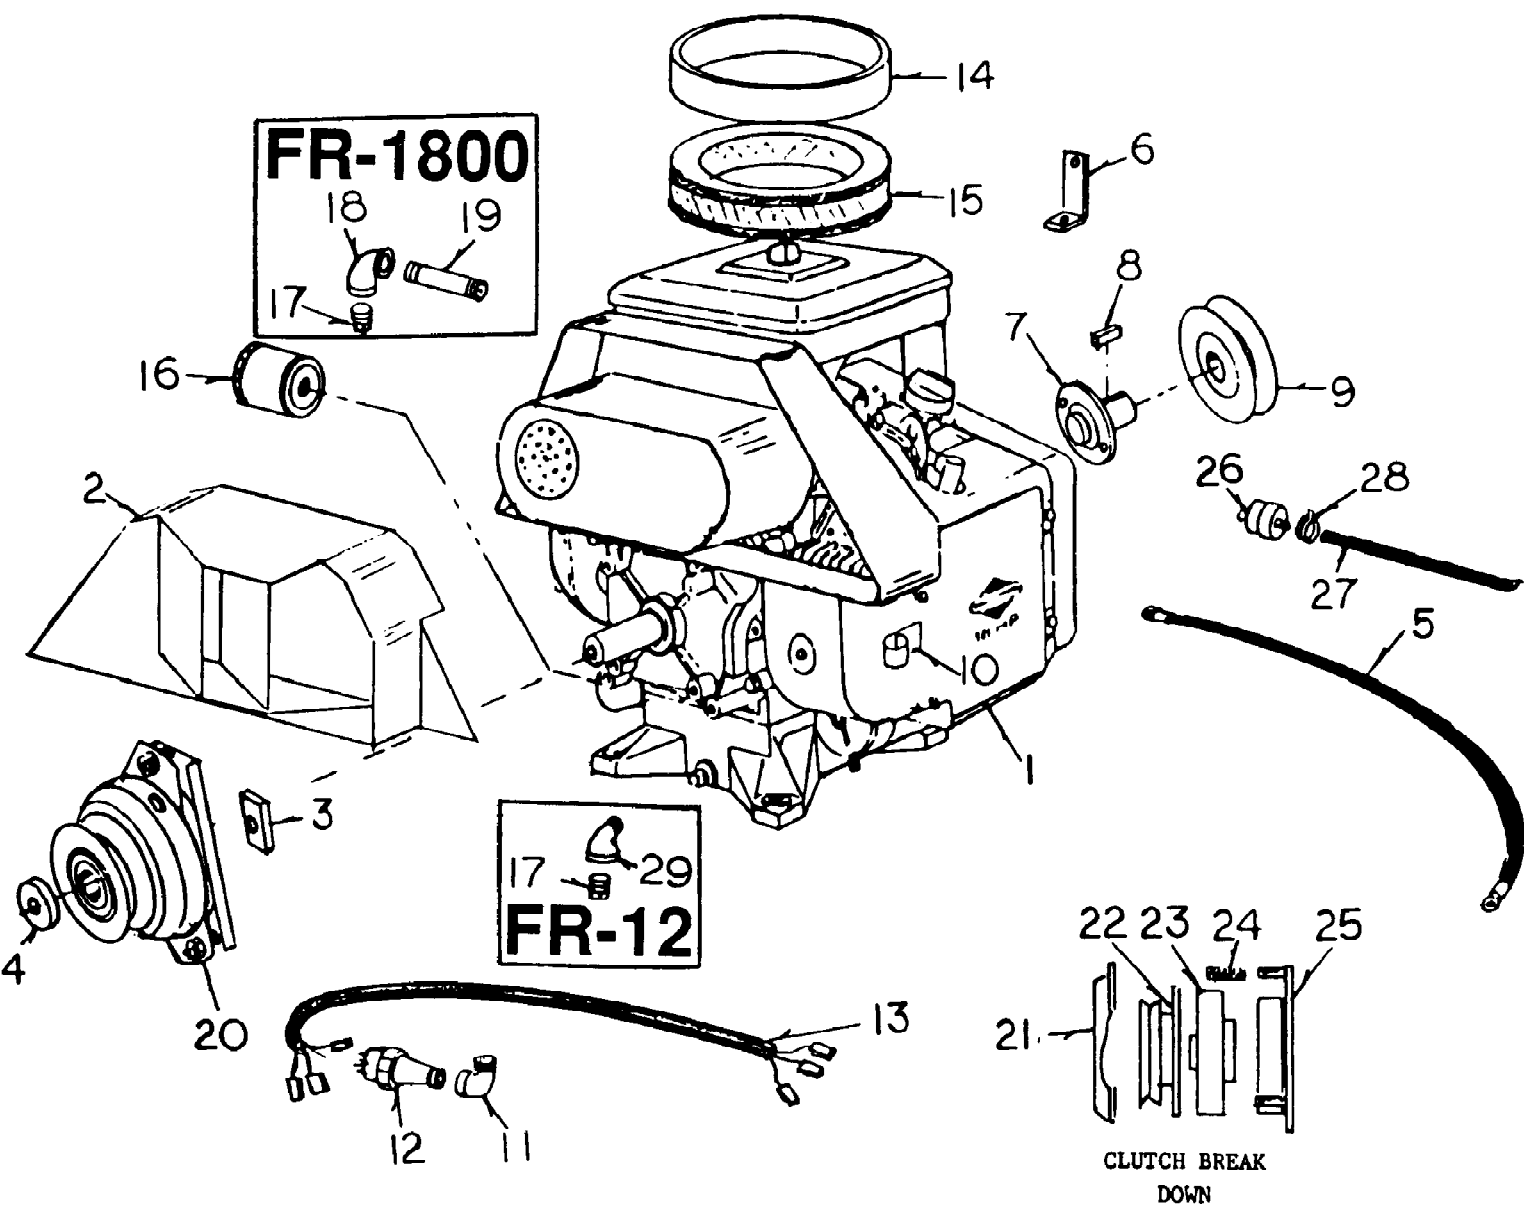

130-002-190 FR-12 (1990)
Briggs & Stratton Engine Parts

Page 14 of 27

Ref #	Part Number	Qty	S/P/F	Description
1		1		Briggs & Stratton Twin
2	WD-111-0001	1		Air Duct
3	WD-113-0010	1	S	Clutch Stop
4	WD-900-5575	1		Clutch Retainer Washer
5	WD-900-2010	1		Starter Cable
6	WD-111-0034	1		Wire Stand Off
7	WD-100-0013	1	S	Stub Shaft
8	WD-100-0014	1	S	Key Stock, 1/4"
9	WD-900-2503	1	S	Pulley
10	WD-100-0021	1		Starter Cable Retainer
11	WD-900-5020	1		Street Elbow, 1/8"
12	WD-900-5017	1	S	Oil Sending Unit
13	WD-900-2067	1		Wire Harness (Oil Sending Unit)
14	WD-900-5008	1	S	Pre Cleaner
15	WD-900-5005	1	S	Air Cleaner Cartridge
16	WD-900-5022	1	S	Oil Filter
17	WD-900-8024	1		Plug, 3/8"
18	WD-900-5720	1		Elbow, 3/8" (1800)
19	WD-900-5721	1		Nipple, 3/8" (1800)
20	WD-900-5581	1	S	Clutch (Complete)
21	WD-900-5582	1		Clutch Brake
22	WD-900-5583	1		Clutch Armature
23	WD-900-5584	1	S	Clutch Rotor
24	WD-900-5586	1		Spring & Nut Set (30 Ea.)
25	WD-900-5585	1	S	Clutch Coil
26	WD-900-5514	1	S	Fuel Filter
27	WD-900-5515	1		Fuel Line
28	WD-900-5525	1	S	Fuel Line Clamp
29	WD-900-5604	1		Street Elbow (FR-12)