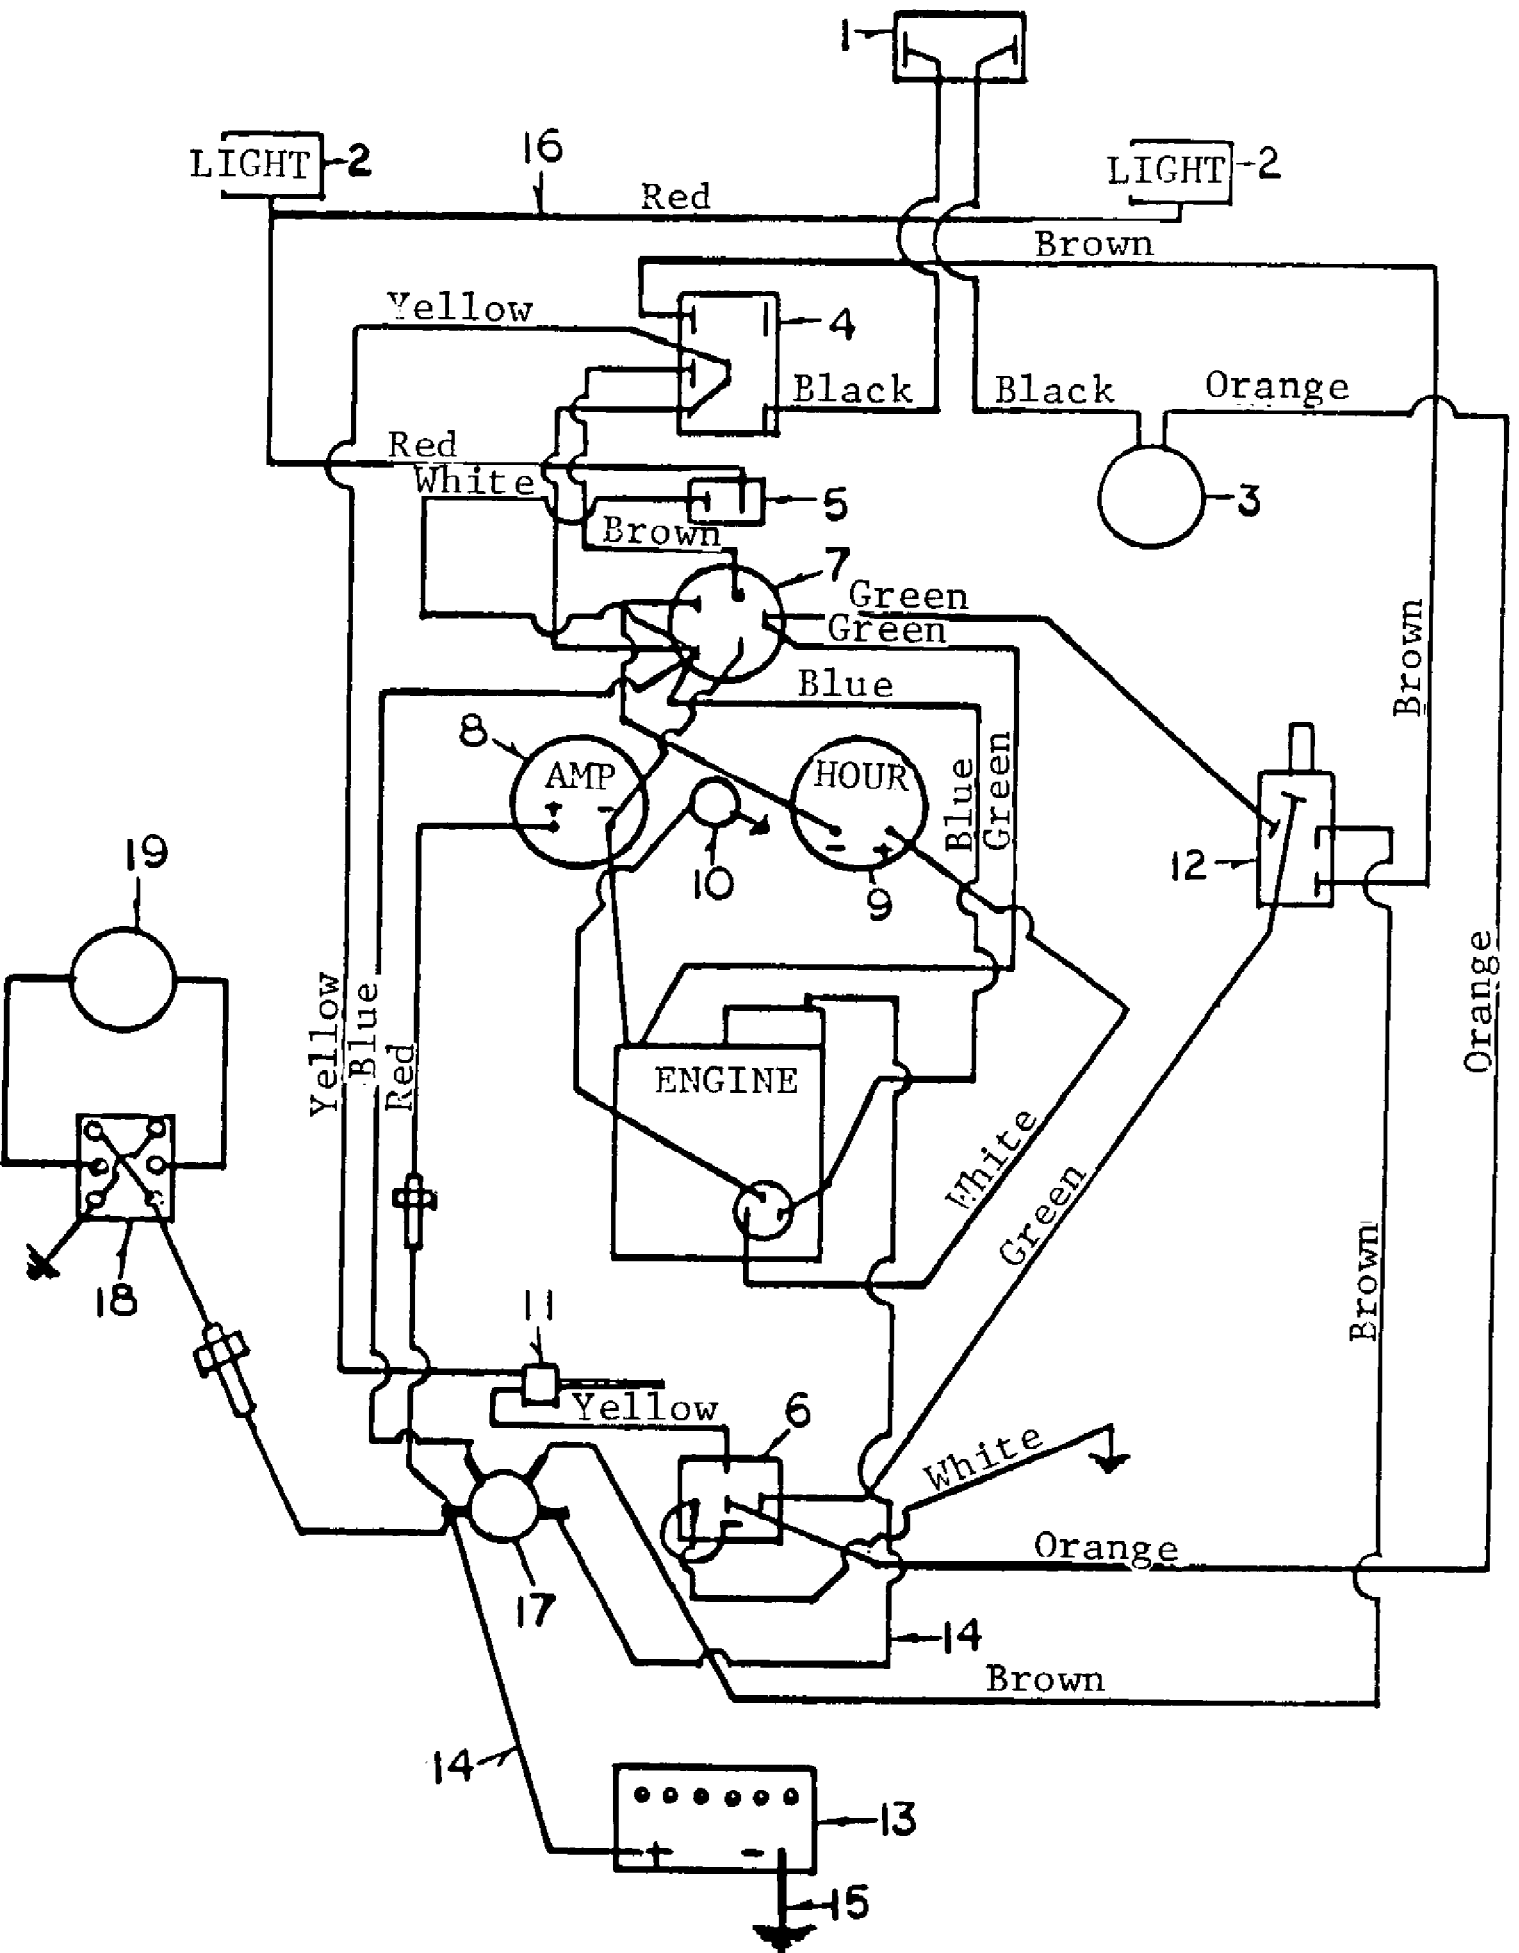

130-002-190 FR-12 (1990)
Wiring Diagram

Page 27 of 27

Ref #	Part Number	Qty	S/P/F	Description
1	WD-900-2044	1	S	Amp Circuit Breaker
2	WD-900-2014	1		Headlight Assembly
3	WD-900-5581	1	S	Electric Clutch Assembly
4	WD-900-2028	1	S	PTO Clutch Switch
5	WD-900-2027	1	S	Light Switch
6	WD-900-2037	1	S	Relay
7	WD-900-2003	1	S	Ignition Switch
8	WD-900-2002	1		Amp Gauge
9	WD-900-2023	1	S	Hour Meter
10	WD-900-2041	1		Oil Light
11	WD-900-2001	1		Seat Switch
12	WD-900-2029	1	S	Safety Swltch
13	WD-900-2060	1		Battery
14	WD-900-2010	1		Starter Wire
15	WD-900-2009	1		Ground Wire
16	WD-900-2032	1		Light to Switch Wire
17	WD-900-2005	1		Solenoid
18	WD-900-2020	1		3 Position Deck Lift Switch
19	WD-900-2033	1		Electric Lift Actuator
	WD-900-2035	1		Wiring Harness