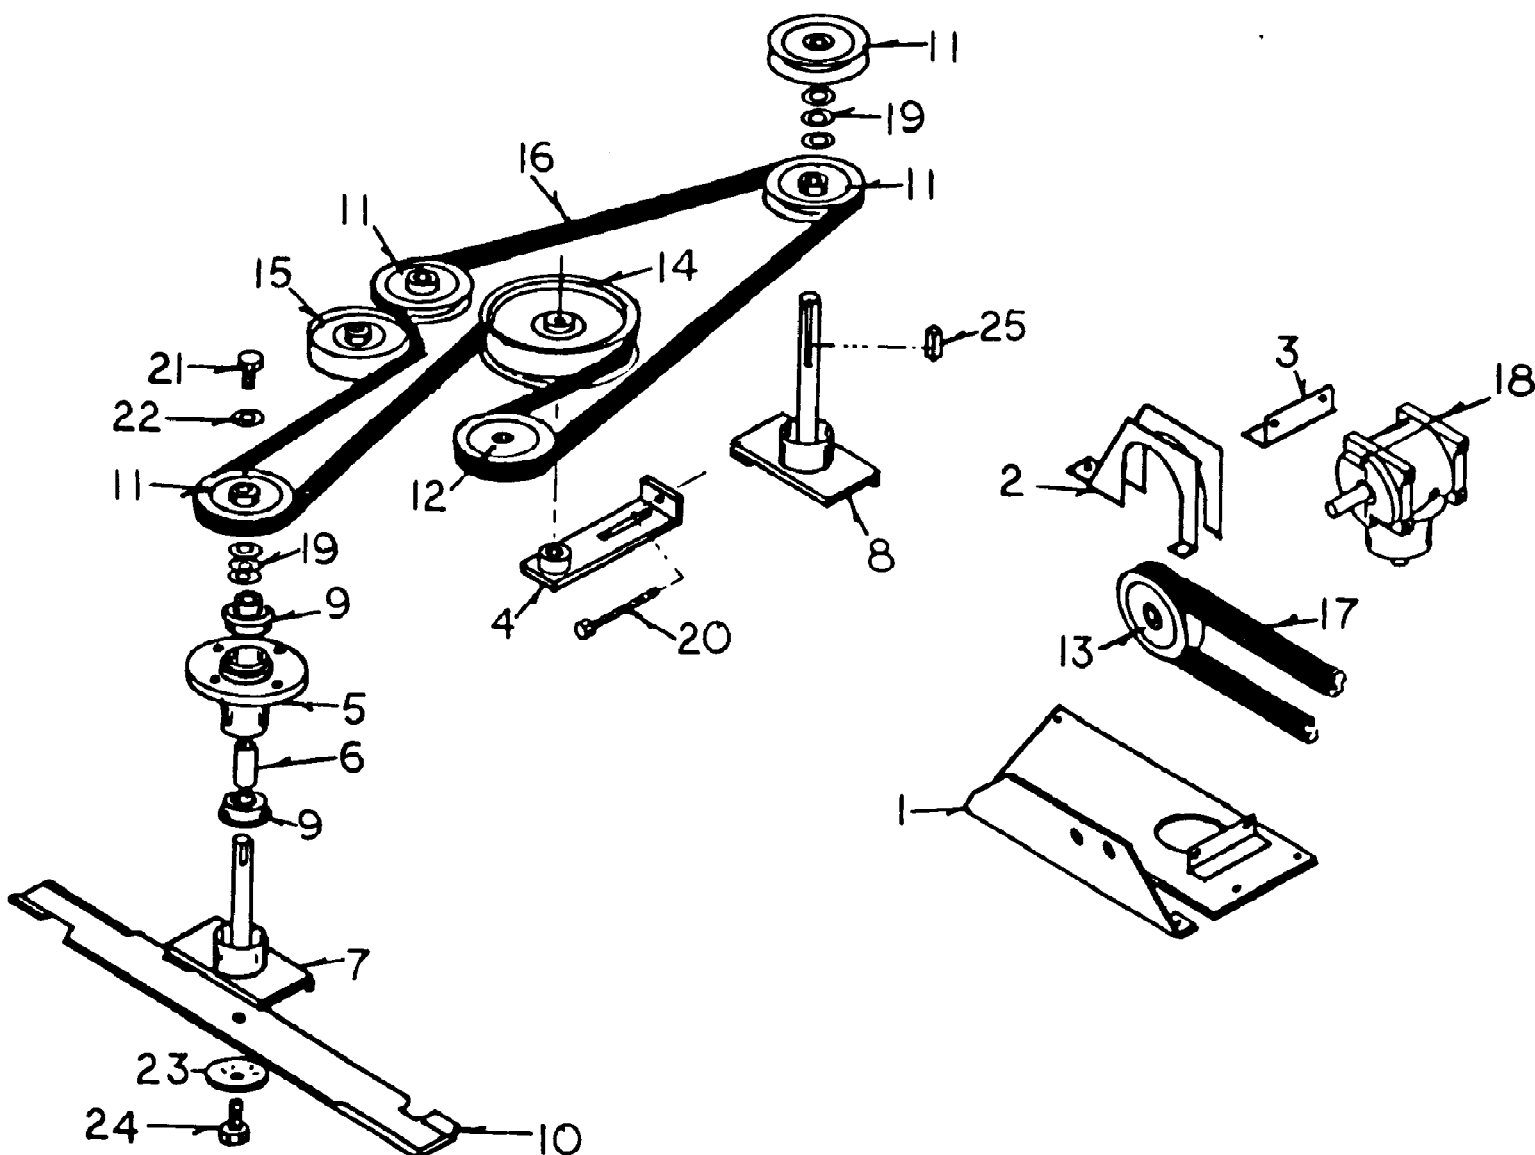

130-002-190 FR-12 (1990)
52" Deck Drive

Page 5 of 27

130-002-190 FR-12 (1990)
52" Deck Drive

Page 6 of 27

Ref #	Part Number	Qty	S/P/F	Description
1	WD-321-0001	1		Gearbox Mount (1800 & 2000)
	WD-320-0004	1		Gearbox Mount (12 only)
2	WD-311-0002	1		Belt Guard (12 & 1800)
	WD-330-0030	1		Belt Guard (2000)
3	WD-310-0006	1		Gearbox Mount Angle
4	WD-330-0012	1		Belt Tightener
5	WD-300-0025	3	S	Spindle Housing
6	WD-300-0027	3	S	Spindle Spacer
7	WD-300-0026	2	S	Spindle Shaft
8	WD-300-0033	1		Spindle Shaft, Long
9	WD-900-3506	6	S	Spindle Bearing
10	WD-900-5528	3	S	Blade
11	WD-900-2511	4	S	Spindle Pulley
12	WD-900-2510	1		Gearbox Pulley, Out Put
13	WD-900-2525	1	S	Gearbox Pulley, In Put (12 & 1800)
	WD-900-2543	1		Gearbox Pulley, In Put (2000)
14	WD-900-2521	1	S	Idler Pulley, Large
15	WD-900-2522	1	S	Idler Pulley, Small
16	WD-900-3005B	1	S	Deck Belt
17	WD-900-3004	1	S	Deck Drive Belt (12 & 1800)
	WD-900-3023	2	S	Deck Drive Belt (2000)
18	WD-900-5535	1	S	Gearbox
19	WD-900-6002	12	S	Spacer Washer
20	WD-900-6034	1		Adjustment Bolt
21	WD-900-6053	3	S	Hex Bolt, 5/16-24 x 8/4 0
22	WD-300-0017	3	S	Washer, 5/16, 10 0 Ga.
23	WD-900-5534	8	S	Blade Washer
24	WD-900-6080	3	S	Hex Bolt, 3/8-24 x 1 1/4 0
25	WD-300-0021	6	S	Key Stock, 3/16" (100 & 2000)
	WD-900-7001	6	S	Key, 3/16" x 1" (120 only)